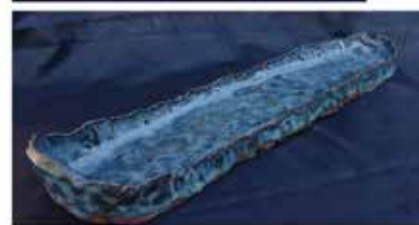

Great River Regional Library, St. Cloud, MN

Kennedy Elementary School, St. Joseph, MN

NATIVE SKYWATCHERS - EARTH SKY CONNECTIONS

Community art programming that weaves together art, science and culture in a way that inspires learners to create art that tells the story of their connection to earth and sky.